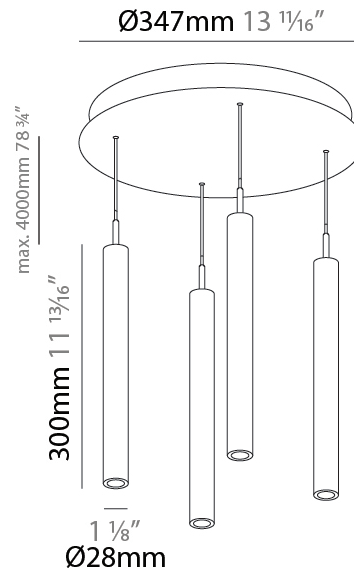

GENERAL

Series: G-Mini Round
Subseries: G-Mini Round Hangover
Partner: Prolicht
Division: Architectural
Installation: Suspension
Product Type: Clusters
Mounting Location: Ceiling
Light Distribution: Direct

PHYSICAL

Shape: Cylinder
Diameter (mm): 347
Diameter (in): 13 11/16
Height (mm): 300
Height (in): 11 13/16
Fixture Finish: SSR / BKV / CWI / CRY / HAB / UFT / ITA / RUA / FTG / MYG / LOD / PUS / FRO / FUP / KIA / POP / BLS / SPG / MEY / GOH / CHC / COM / ABZ / JAG / OBR / MOS / ROR
Accent Finish: NOF / COP / MIR / SSS
Fixture Material: Extruded Aluminum / Steel
Cable Details: 2000mm/78 3/4" / 4000mm/157 1/2" - Cable, Black, Green, Orange, Red, White

ELECTRICAL

Lamp Type: LED (Zhaga Standard)
Input Wattage (W): 26
Total Output Wattage (W): 23.7
Dimming: Tri-Mode (Non-Dimming and Phase Dimming (120Vac only) and 0-10V Dimming)
Driver Included: Yes
Driver Location: Integrated
Driver Type: Constant Current - Universal
Driver Class: Class 2
Input Voltage (V): 120 - 277

LED

Color Temperature (°K): 2700 / 3000 / 3500 / 4000
Max. Delivered Lumen (lm): 1614 / 1709 / 1804 / 1852
Nominal Lumen (lm): 1840 / 1949 / 2057 / 2112
CRI: >90 CRI
Lamp Life (hrs): 50000

OPTICAL

Beam Angle: 20 / 26 / 56

RATINGS AND CERTIFICATIONS

Certified By: Certified for North American Standards
IP rating: IP20